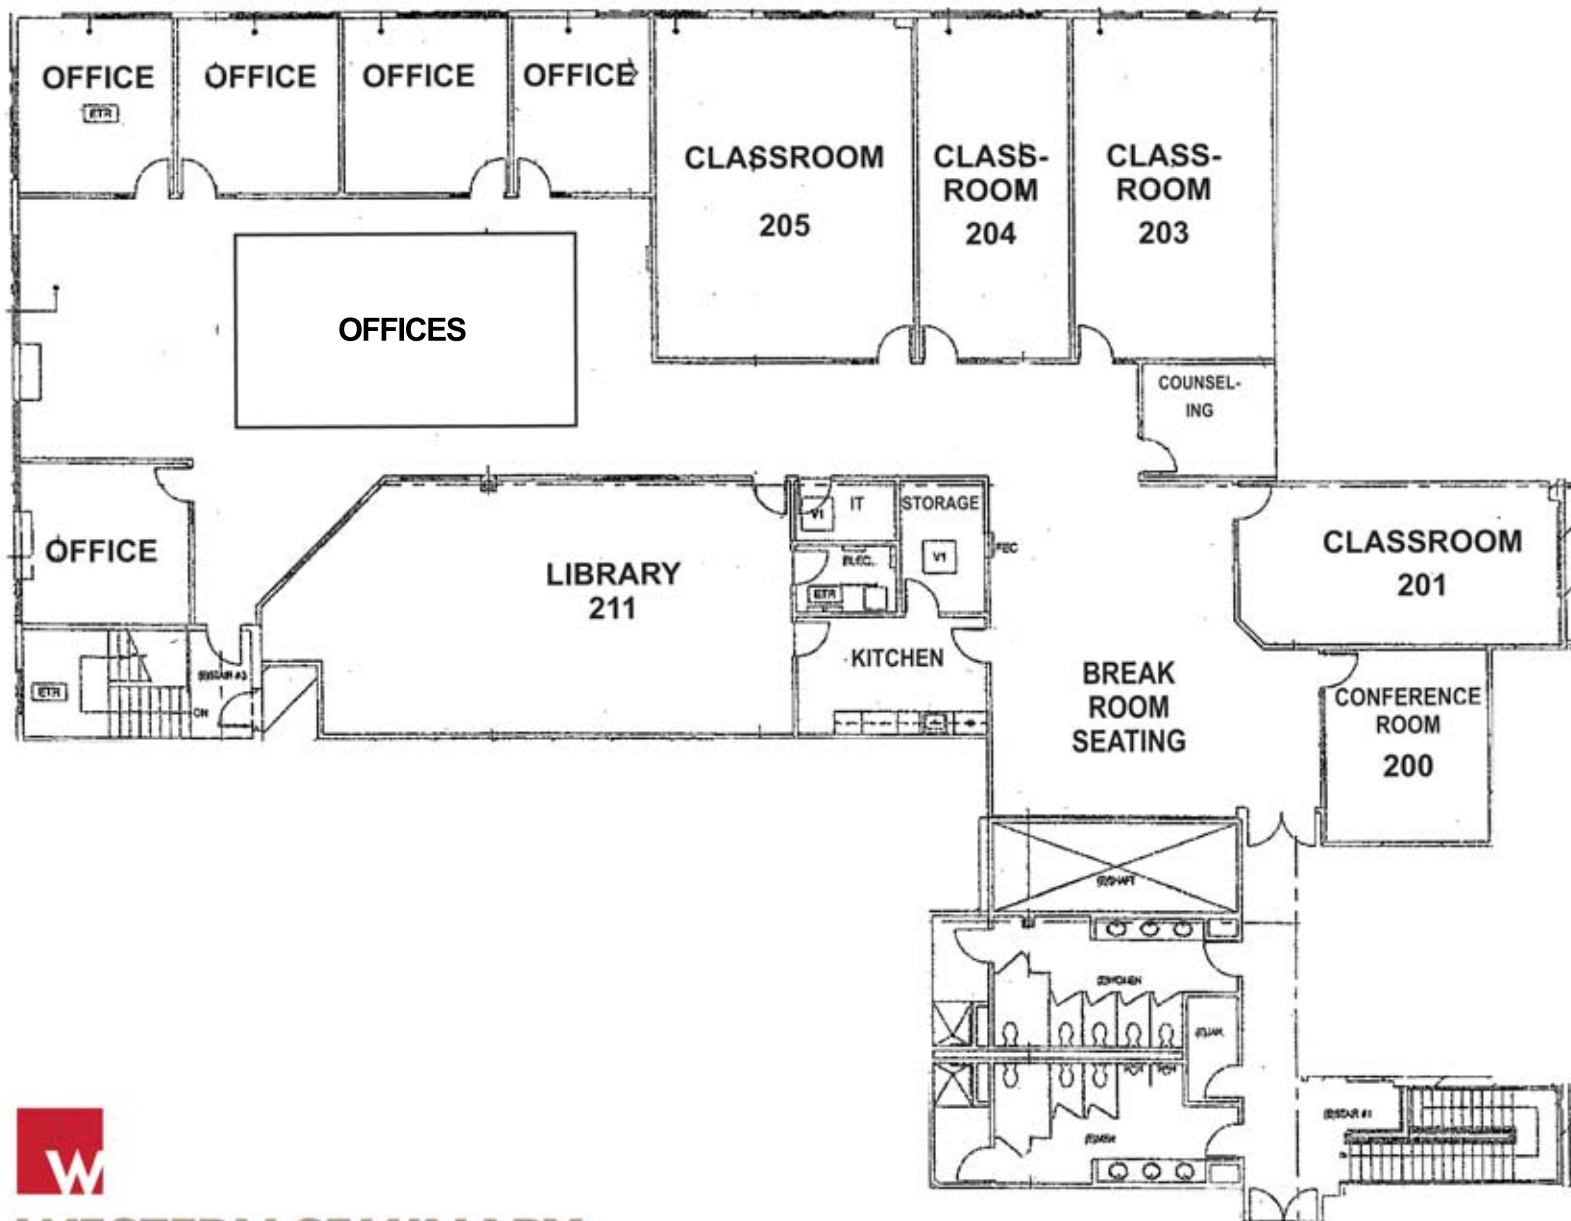

WESTERN SEMINARY SAN JOSE CAMPUS

469 El Camino Real, Ste. 205, Santa Clara, CA 95050

WESTERN SEMINARY
San Jose Campus